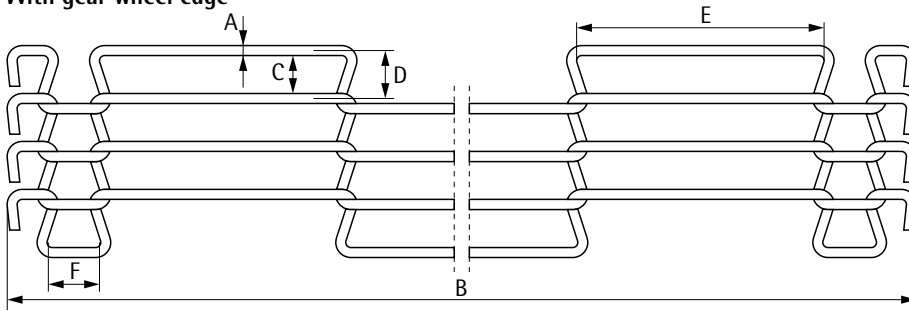

# Rod network belts

## Enquiry / order

Transportbänder • Conveyor belts

With gear wheel edge

Without gear wheel edge

The spacing is measured over 10 divisions with the belt tensioned or is specified in accordance with the tooth pitch of the drive sprocket.

A Wire Ø / mm

---

B Width / mm

---

C Mesh width / mm

---

D Spacing / mm

---

E Mesh length / mm

---

Example 17 x 60.0

F Gear wheel edge / mm

---

Material

Music wire