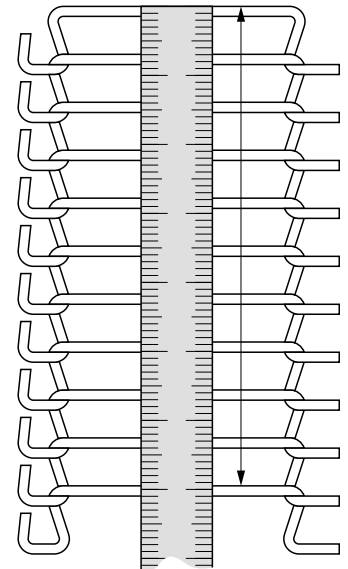

The spacing is measured over 10 divisions with the belt tensioned or is specified in accordance with the tooth pitch of the drive sprocket.

A Wire Ø / mm

---

B Width / mm

---

C Mesh width / mm

---

D Spacing / mm

---

E Mesh length / mm

---

Example 17 x 60.0

F Gear wheel edge / mm

---

Material

Music wire