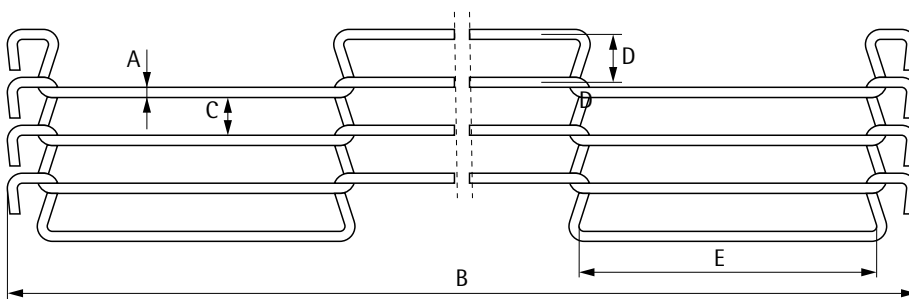

## Enquiry / order

Transportbänder • Conveyor belts

With gear wheel edge

Without gear wheel edge

The spacing is measured over 10 divisions with the belt tensioned or is specified in accordance with the tooth pitch of the drive sprocket.

A Wire Ø / mm

---

B Width / mm

---

C Mesh width / mm

---

D Spacing / mm

---

E Mesh length / mm

---

Example 17 x 60.0

F Gear wheel edge / mm

---

Material

Music wire